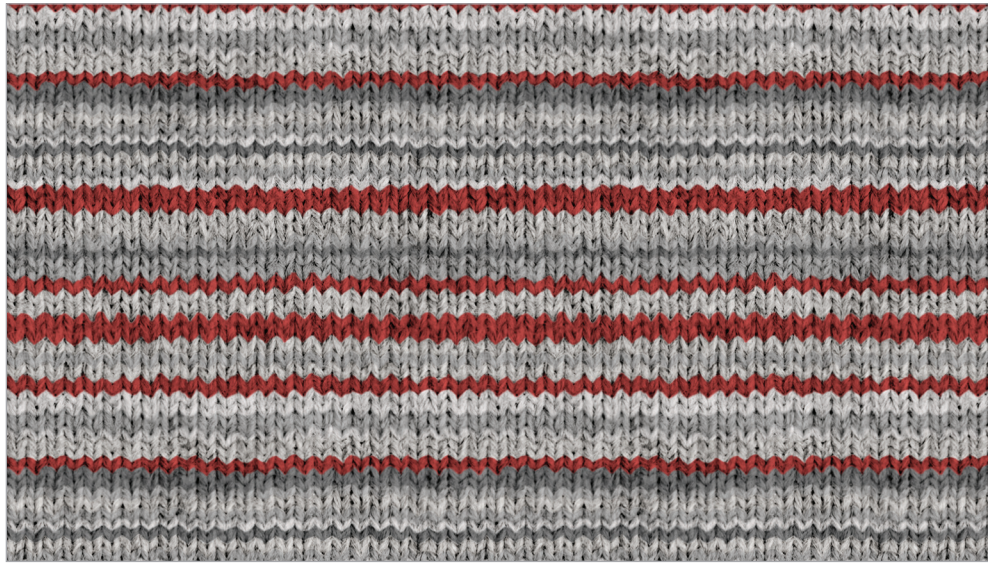

My America

by Deborah Edwards

24025-90 | My America Panel | Light Gray Multi

24019-92 | My America Patchwork | Gray Multi

24023-94 | Tonal Stars | Dark Gray

24017-24 | Knit | Red

F24017-24 | Knit Flannel | Red

24022-92 | Multi-Color Stars | Gray Multi

24016-92 | Gray Red Knit Stripe | Gray Red Multi

C24007-92 | My America Bag | Gray Multi

My America

by Deborah Edwards

C24008-92 | My America Placemats | Gray Multi

24020-92 | My America Stripe | Gray Multi

B24024-90 | My America Inspirational Words Backing | Light Gray Multi

24024-90 | My America Inspirational Words | Light Gray Multi

24017-94 | Knit | Dark Gray

F24017-94 | Knit Flannel | Dark Gray

F24015-92 | Gray Knit Stripe Flannel | Gray Multi

24015-92 | Gray Knit Stripe | Gray Multi

24017-92 | Knit | Light Gray

F24017-92 | Knit Flannel | Light Gray

24018-12 | Rib Knit | Beige

F24018-12 | Rib Knit Flannel | Beige