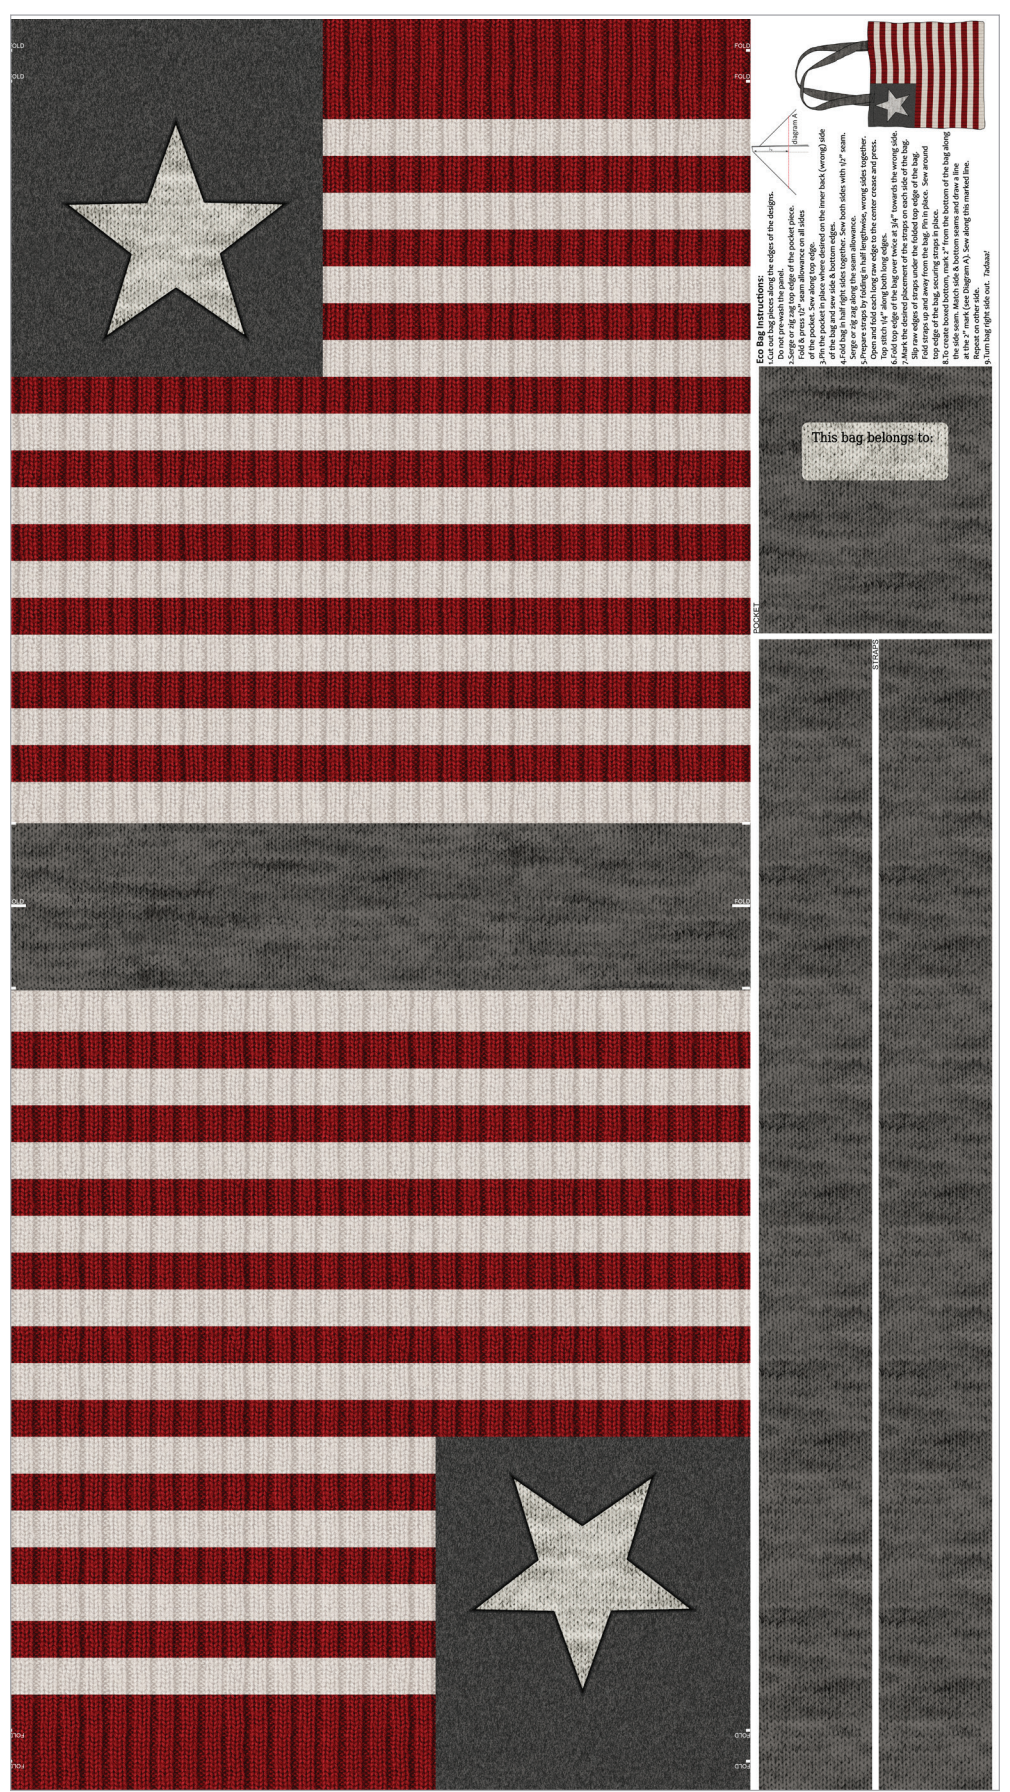

My America

by Deborah Edwards

24025-90 | My America Panel | Light Gray Multi

24019-92 | My America Patchwork | Gray Multi

24023-94 | Tonal Stars | Dark Gray

24017-24 | Knit | Red

F24017-24 | Knit Flannel | Red

24022-92 | Multi-Color Stars | Gray Multi

24016-92 | Gray Red Knit Stripe | Gray Red Multi

C24007-92 | My America Bag | Gray Multi

My America

by Deborah Edwards

C24008-92 | My America Placemats | Gray Multi

24020-92 | My America Stripe | Gray Multi

B24024-90 | My America Inspirational Words Backing | Light Gray Multi

24024-90 | My America Inspirational Words | Light Gray Multi

24017-94 | Knit | Dark Gray

F24017-94 | Knit Flannel | Dark Gray

F24015-92 | Gray Knit Stripe Flannel | Gray Multi

24015-92 | Gray Knit Stripe | Gray Multi

24017-92 | Knit | Light Gray

F24017-92 | Knit Flannel | Light Gray

24018-12 | Rib Knit | Beige

F24018-12 | Rib Knit Flannel | Beige